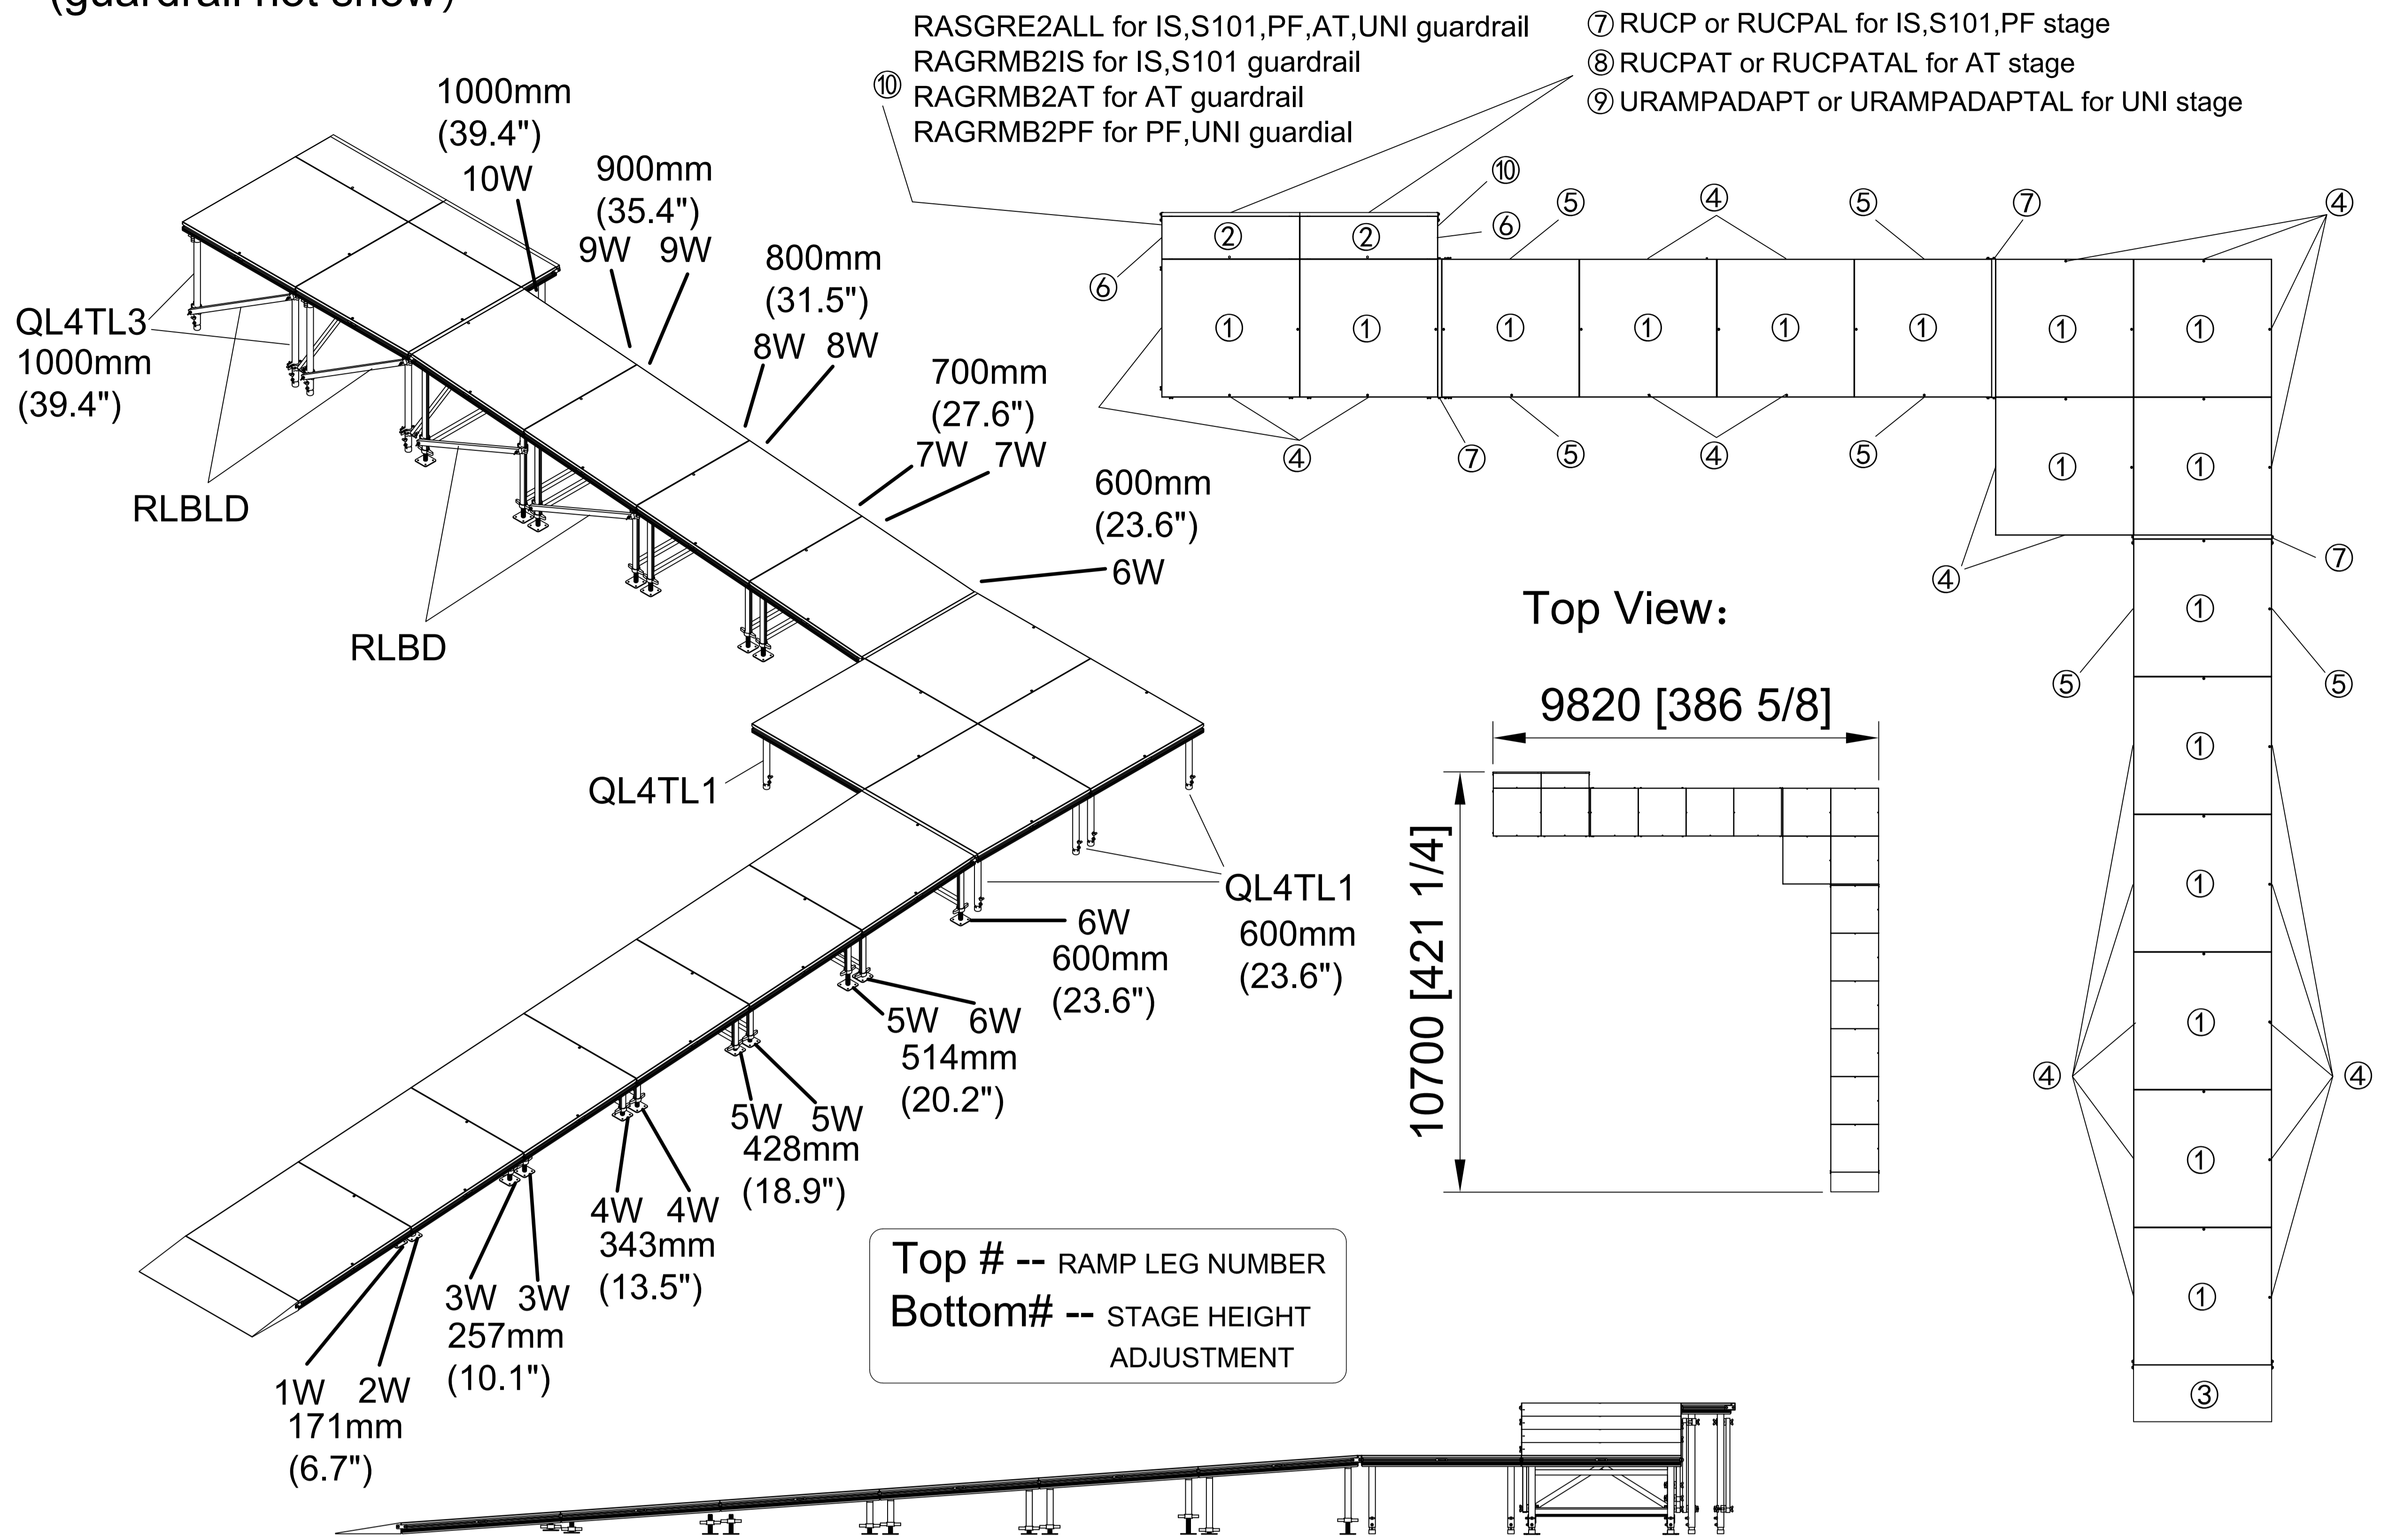

R4090WI, R4090WC, R4090WAL

90 Degree turn wheelchair ramp with landing and guard rail for 40 inches high stages
(guardrail not show)

Main components

SKU	DESCRIPTION	PCS PER MASTER PACK	QTY IN SET
① QLP4C or QLP4I or QLP4AL	4 ft x 4 ft Carpet Finish platform 4 ft x 4 ft Industrial Finish platform 4 ft x 4 ft Aluminum Finish platform	1	16
② RPS4C or RPS4I or RPS4AL	4 ft x 15" Carpet Finish platform 4 ft x 15" Industrial Finish platform 4 ft x 15" Aluminum Finish platform	1	2
③ RBP or RBPAL	4ft Metal ramp bottom plate with mounting hardware 4ft Aluminum ramp bottom plate with mounting hardware	1	1
RLBD	4ft Ramp legs side bars	2	2
RLBLD	4ft Ramp legs side longer bars	2	6
RL1W	Wheelchair ramp leg # 1 - leg base included	1	1
RL2W	Wheelchair ramp leg # 2 - leg base included	1	1
RL3W	Wheelchair ramp leg # 3 - leg base included	1	2
RL4W	Wheelchair ramp leg # 4 - leg base in separate box	1	2
RL5W	Wheelchair ramp leg # 5 - leg base in separate box	1	3
RL6W	Wheelchair ramp leg # 6 - leg base in separate box	1	3
RL7W	Wheelchair ramp leg # 7 - leg base in separate box	1	2
RL8W	Wheelchair ramp leg # 8 - leg base in separate box	1	2
RL9W	Wheelchair ramp leg # 9 - leg base in separate box	1	2
RL10W	Wheelchair ramp leg # 10 - leg base in separate box	1	1
QL4TL1	Telescopic leg adjustable from 16" to 24"	4	4
QL4TL3	Telescopic leg adjustable from 40" to 48"	4	4
④ QLGRD4	Guardrails for 4x4 platform - dual pack	2	11
QLGRS4	Guardrails for 4x4 platform - single pack	1	1
⑤ RAGR4D	Adjustable guardrails for 4ft ramp platform with clamp and mounting hardware	2	3
⑥ RASGRD	Adjustable guardrails for 4ftX15" ramp platform with clamp and mounting hardware	2	1